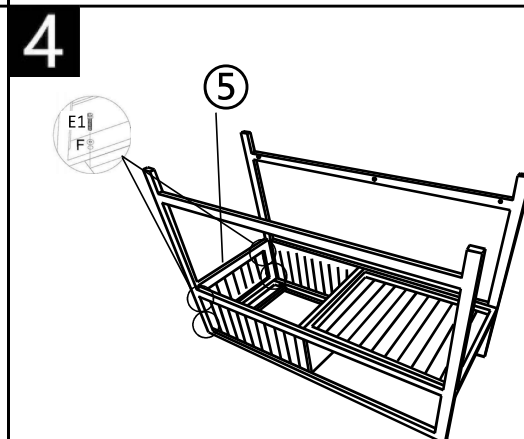

Outdoor Kitchen Sink Unit

Assembly Instructions

Outdoor Kitchen Sink Unit

Assembly Instructions

No.		Qty	No.		Qty
1		1	E	 M6*35	10
2		1	E1	 M6*65	4
3		1	E2	 M6*20	2
4		1	E3	 M6*40	10
5		1	F	 M6	26
6		1	G	 S4-M6	1
7		1	H		1
8		1	I		1

p.2

Outdoor Kitchen Sink Unit

Assembly Instructions

Tip - Do not fully tighten the bolts until the item is fully assembled

p.3