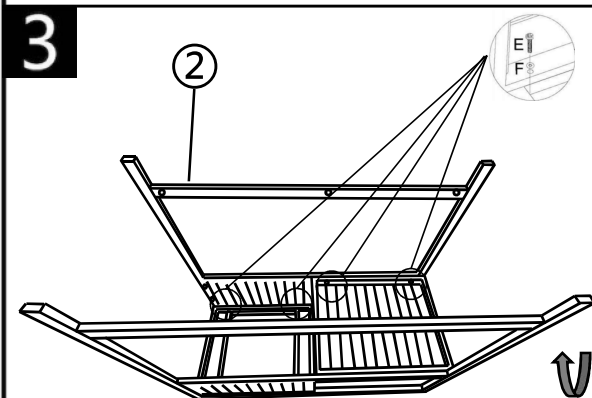

Outdoor Kitchen Sink Unit

Assembly Instructions

Outdoor Kitchen Sink Unit

Assembly Instructions

No.		Qty	No.		Qty
1		1	E	 M6*35	10
2		1	E1	 M6*65	4
3		1	E2	 M6*20	2
4		1	E3	 M6*40	10
5		1	F	 M6	26
6		1	G	 S4-M6	1
7		1	H		1
8		1	I		1