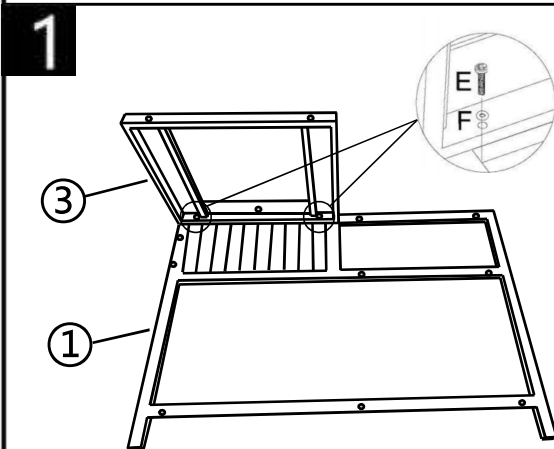

Outdoor Kitchen Sink Unit

Assembly Instructions

Outdoor Kitchen Sink Unit

Assembly Instructions

No.		Qty	No.		Qty
1		1	E	 M6*35	10
2		1	E1	 M6*65	4
3		1	E2	 M6*20	2
4		1	E3	 M6*40	10
5		1	F	 M6	26
6		1	G	 S4-M6	1
7		1	H		1
8		1	I		1

p.2

Outdoor Kitchen Sink Unit

Assembly Instructions

Tip - Do not fully tighten the bolts until the item is fully assembled

p.3