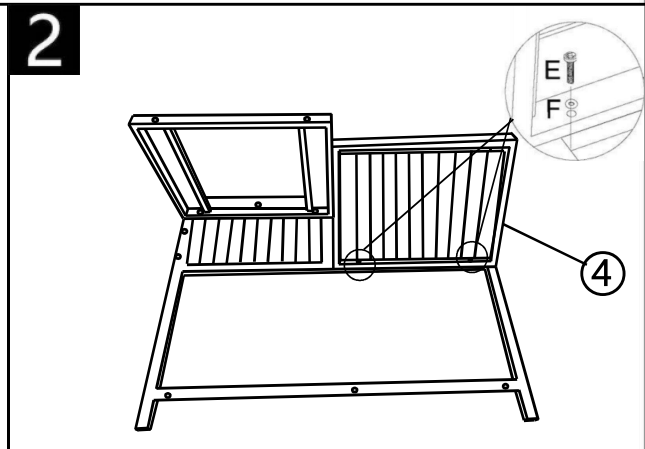

Outdoor Kitchen Sink Unit

Assembly Instructions

Outdoor Kitchen Sink Unit

Assembly Instructions

No.		Qty	No.		Qty
1		1	E	 M6*35	10
2		1	E1	 M6*65	4
3		1	E2	 M6*20	2
4		1	E3	 M6*40	10
5		1	F	 M6	26
6		1	G	 S4-M6	1
7		1	H		1
8		1	I		1