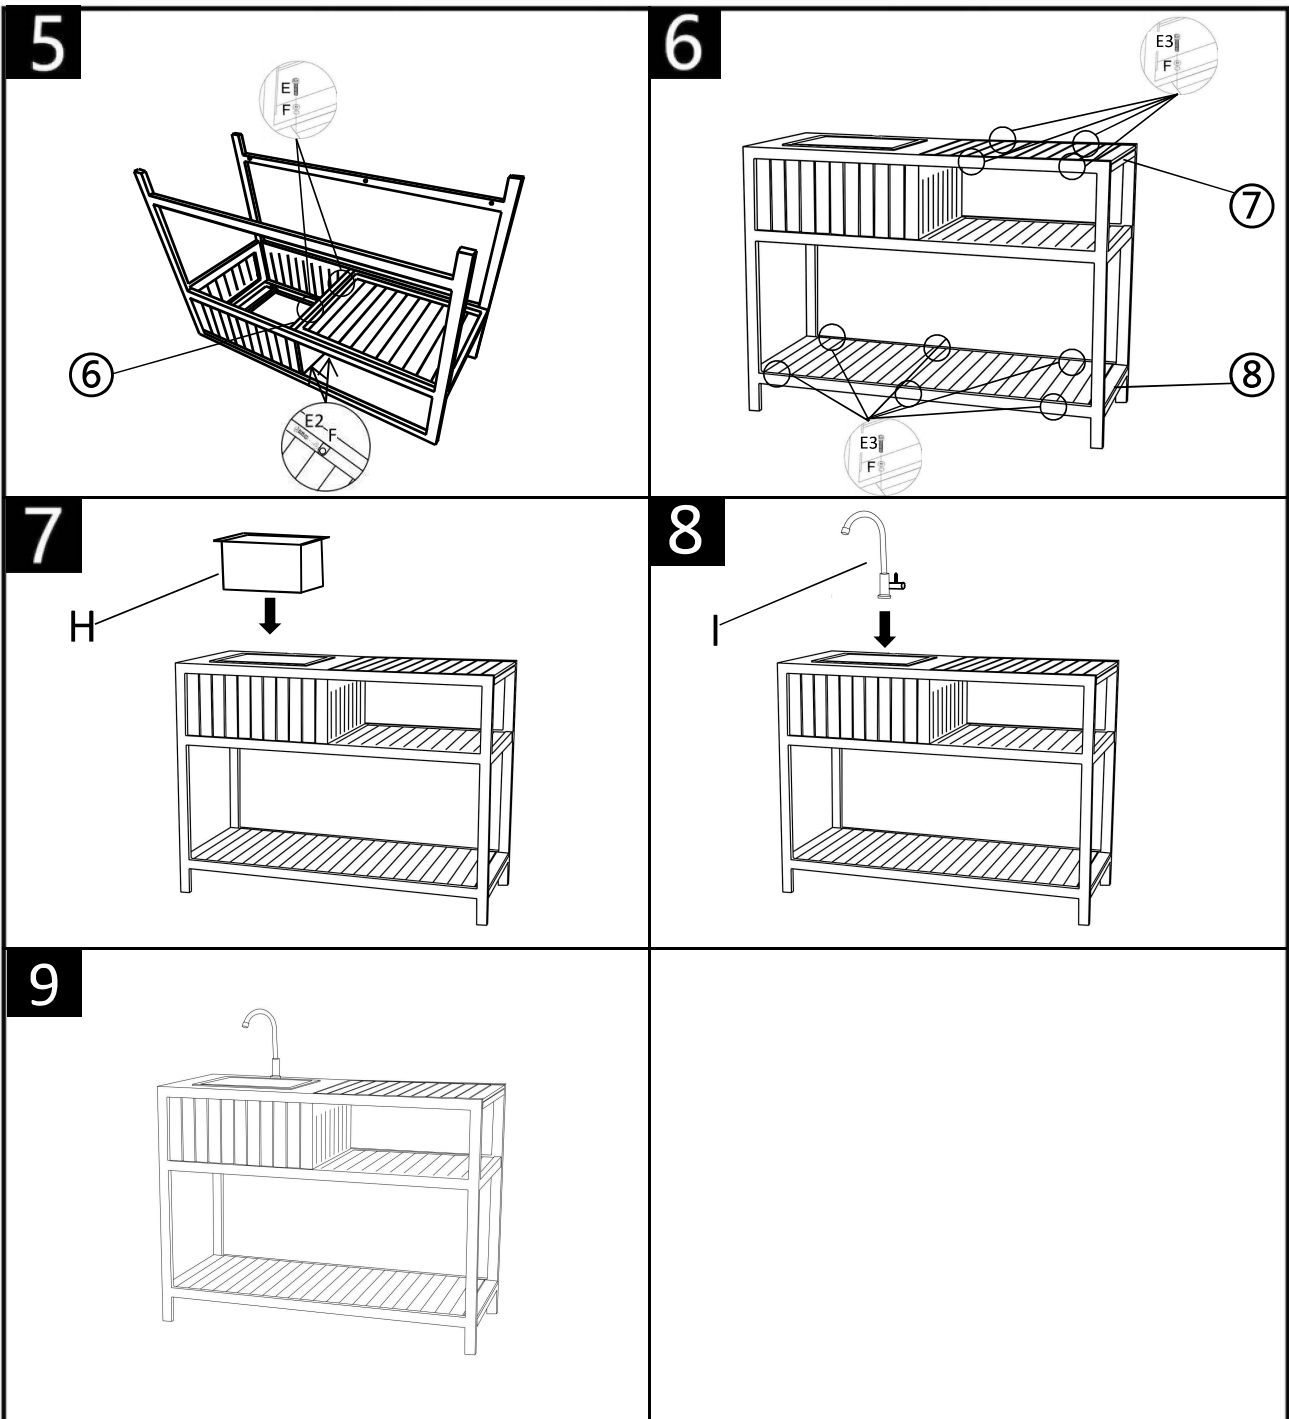

Outdoor Kitchen Sink Unit

Assembly Instructions

Outdoor Kitchen Sink Unit

Assembly Instructions

No.		Qty	No.		Qty
1		1	E	 M6*35	10
2		1	E1	 M6*65	4
3		1	E2	 M6*20	2
4		1	E3	 M6*40	10
5		1	F	 M6	26
6		1	G	 S4-M6	1
7		1	H		1
8		1	I		1

p.2

Outdoor Kitchen Sink Unit

Assembly Instructions

Tip - Do not fully tighten the bolts until the item is fully assembled

p.3